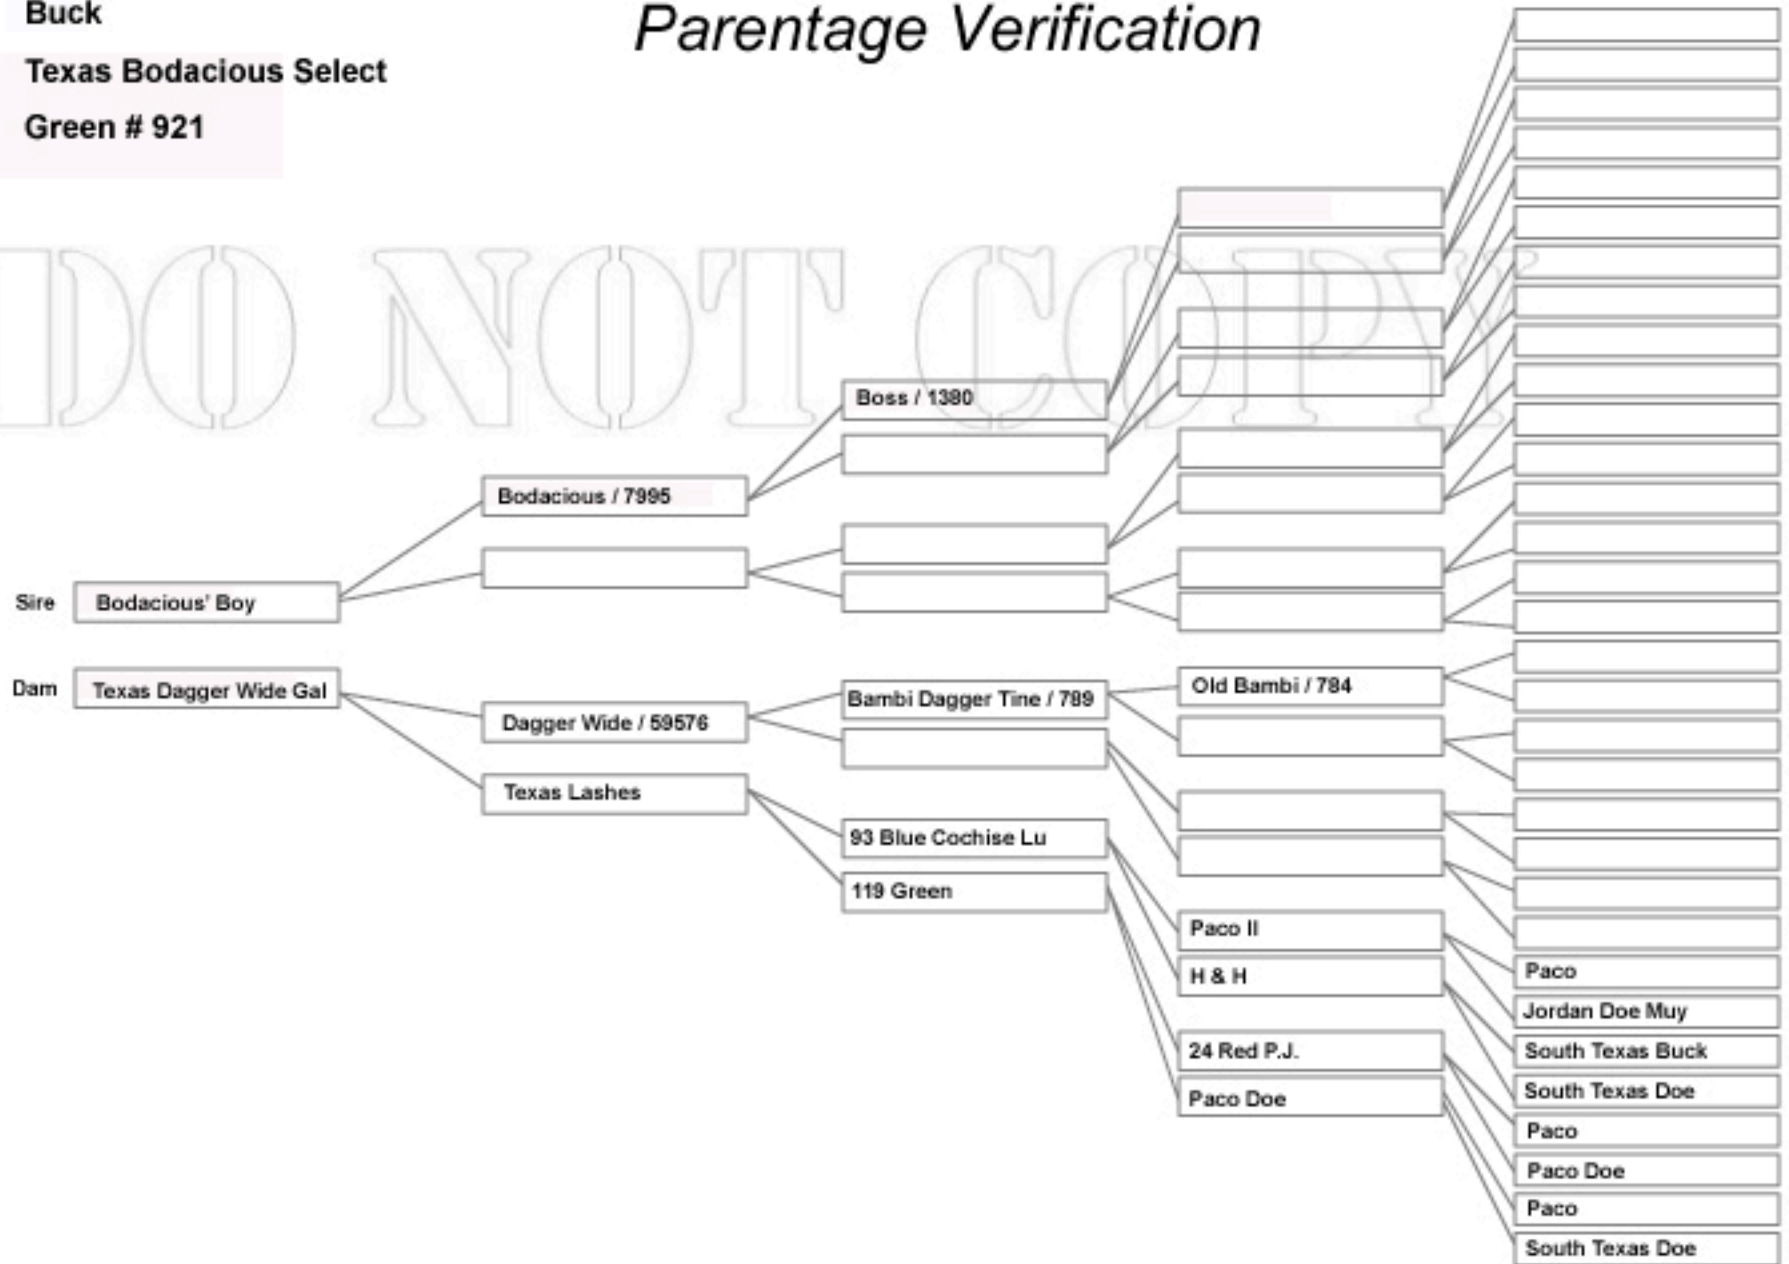

Buck

Texas Bodacious Select

Green # 921

Parentage Verification

DO NOT COPY

[Redacted]